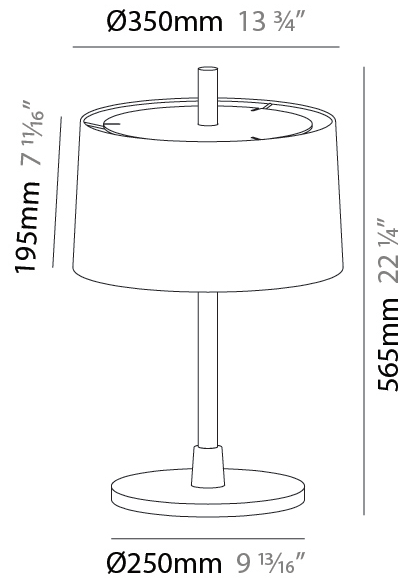

LINOOD PORTABLE

D94073

base number

1. To build a product code in our configurator select the specify button on the base model # product page
2. To build a manual product code on this datasheet choose from the options listed below in blue font and add the suffix to the base model #

GENERAL

Series: Linoood
Brand: Milan
Division: Design
Mounting Type: Portable
Mounting Location: Table
Subcategory: Table

PHYSICAL

Shape: Abstract
Diameter (mm): 350
Diameter (in): 13 ³/₄"
Height (mm): 565
Height (in): 22 ¹/₄"
Light Distribution: Direct / Indirect
Diffuser: Linen Shade
Fixture Material: Oak Wood
Cable Details: 2100mm / 82 11/16"
Upon Request: Bolt Down

ELECTRICAL

Number of Lamps: 2
Lamp Type: LED Retrofit
Bulb Included: Bulb Not Included
Total Output Wattage (W): 24
Max. Wattage Per Lamp (W): 12
Lamp Base: E26
Input Voltage (V): 120
Upon Request: 277Vac / GU24

LED

OPTICAL

RATINGS AND CERTIFICATIONS

Certified By: CSA Certified to UL and CSA Standards
IP rating: IP20