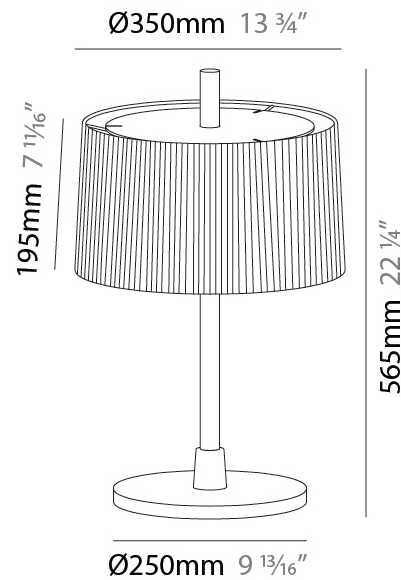

PROJECT	
TYPE	
SPECIFIER	
QUANTITY	
DATE	

LINOOD PORTABLE

D94074

base number

1. To build a product code in our configurator select the specify button on the base model # product page
2. To build a manual product code on this datasheet choose from the options listed below in blue font and add the suffix to the base model #

GENERAL

Series: Linoood
Brand: Milan
Division: Design
Mounting Type: Portable
Mounting Location: Table
Subcategory: Table

PHYSICAL

Shape: Abstract
Diameter (mm): 350
Diameter (in): 13 ¾
Height (mm): 565
Height (in): 22 ¼
Light Distribution: Direct / Indirect
Diffuser: Pleated Translucent Shade
Fixture Material: Oak Wood
Cable Details: 2100mm / 82 11/16"
Upon Request: Bolt Down

ELECTRICAL

Number of Lamps: 2
Lamp Type: LED Retrofit
Bulb Included: Bulb Not Included
Total Output Wattage (W): 24
Max. Wattage Per Lamp (W): 12
Lamp Base: E26
Input Voltage (V): 120
Upon Request: 277Vac / GU24

LED

OPTICAL

RATINGS AND CERTIFICATIONS

Certified By: CSA Certified to UL and CSA Standards
IP rating: IP20